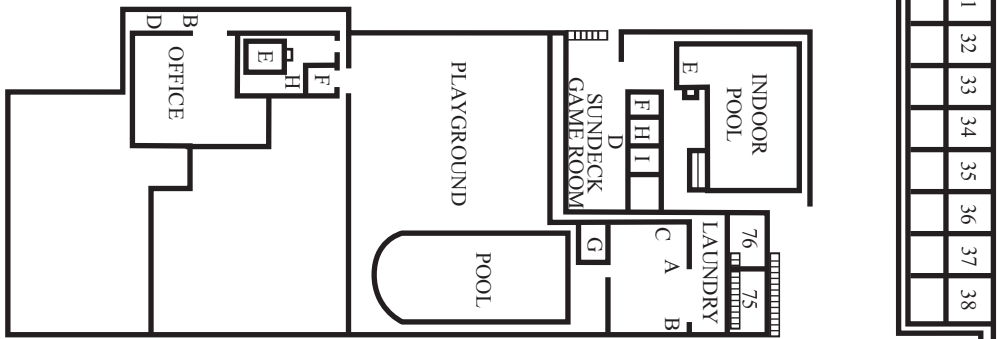

**NUMBERED PARKING
FOR ALL UNITS**

- A ICE
- B PEPSI MACHINES
- C CHARCOAL GRILLS
- D SNACKS
- E WHIRLPOOLS
- F SAUNAS
- G KIDDIE POOL
- H SHOWER
- I RESTROOM

HOURS

- POOLS
INDOOR 9:00 A.M. - 11:30 P.M.
OUTDOOR 9:00 A.M. - 10:00 P.M.
- WHIRLPOOL -
SAUNA BY OFFICE 9:00 A.M. - 10:00 P.M.
GAME ROOM 9:00 A.M. - 11:30 P.M.
LAUNDRY 8:00 A.M. - 11:30 P.M.
CHECKOUT TIME 11:00 A.M.

To Connect to Wireless

1. Associate to the wireless network Name: **linflux**
2. Open web browser (Internet Explorer, Firefox, etc.)
3. When prompted, Enter Code: _____

TV CHANNELS

- *Channel line-up subject to change without notice.
- WBUR - CW 57 Jamesville
- 2 WPT2
- 3 QVC
- 4 WMTV - NBC 15 Madison
- 5 Charter Media
- 6 WKOW - ABC 27 Madison
- 8 WISN - FOX 47 Madison
- 9 WISC - CBS 3 Madison
- 10 W43BR
- 11 WHA - PBS 21 Madison
- 12 CSPAN
- 13 WGN
- 14 TW - UPN 14 Madison
- 18 Charter Main Street
- 20 Home Shopping Network
- 21 Univision
- 22 Golf Channel
- 23 ESPN2
- 24 ESPN
- 25 ESPN Classic
- 26 FOX Sports Net
- 27 Speed Channel
- 28 Versus
- 29 Lifetime
- 30 Spike TV
- 31 TBS
- 32 TNT
- 33 A&E
- 34 USA
- 35 Oxygen
- 36 Hallmark
- 37 CMT
- 38 Food Network
- 39 Home & Garden Television
- 40 Discovery Channel
- 41 The Learning Channel
- 42 Travel Channel
- 43 Style
- 44 History Channel
- 45 Disney Channel
- 46 Animal Planet
- 47 Nickelodeon
- 48 Cartoon Network
- 49 ABC Family
- 50 TV Land
- 51 Syfy
- 52 National Geographic
- 53 Comedy Central
- 54 E! Entertainment
- 55 FX
- 56 Tru TV
- 57 American Movie Classics
- 58 Turner Classic Movies
- 59 Bravo
- 60 CNN
- 61 CNN Headline News
- 62 FOX News
- 63 CNBC
- 64 MSNBC
- 65 The Weather Channel
- 66 Revenue Frontier
- 67 BET
- 68 VH1
- 69 MTV
- 70 MTV2
- 73 Big Ten Network
- 95 Local Access
- 96 Government Access
- 97 Local Access

**BLACK HAWK
MOTEL**
720 Race Street
Wisconsin Dells, WI
53965
(608) 254-7770

**YOUR
HOME
AWAY
FROM
HOME**

2 Bedroom
House